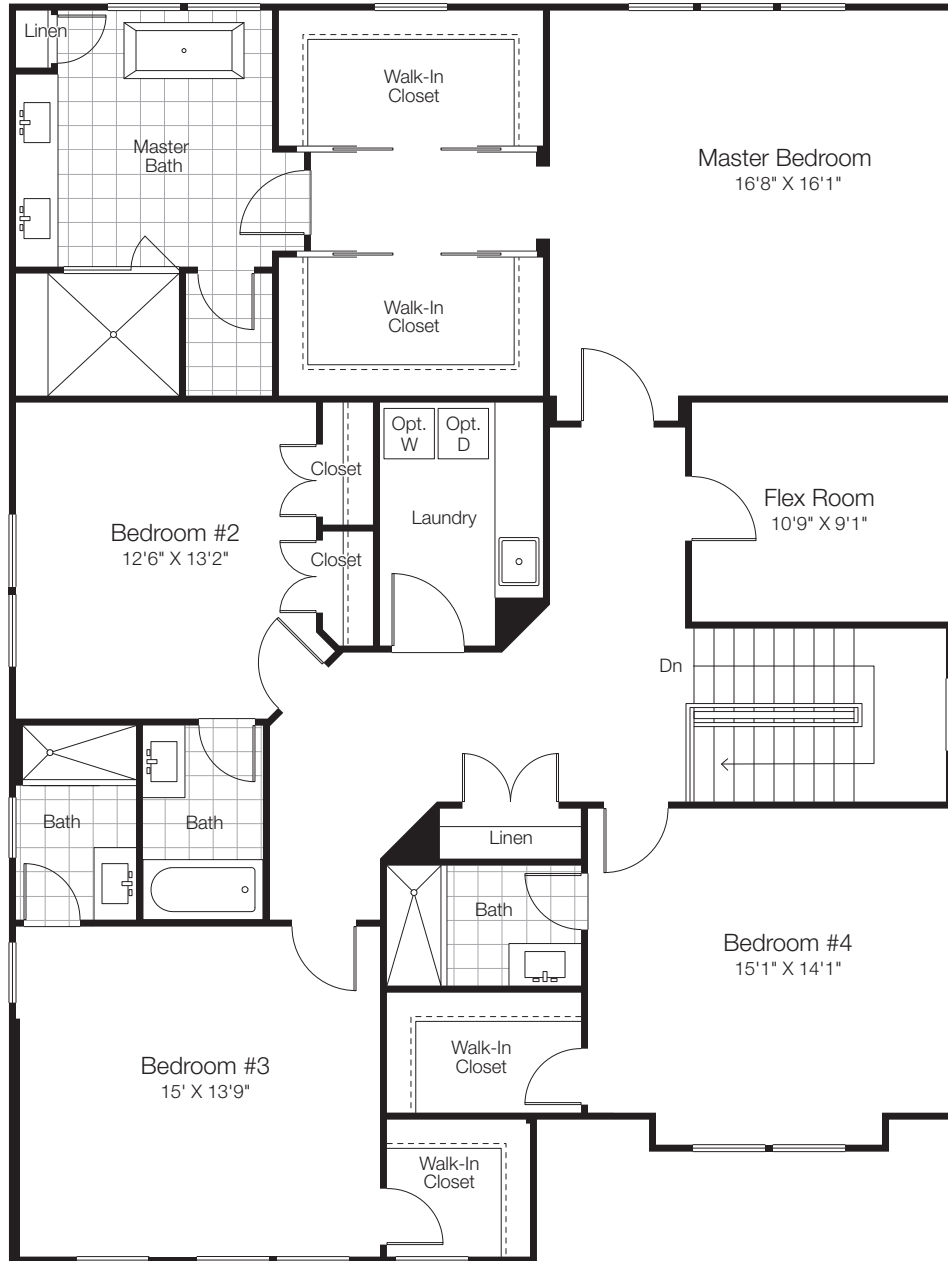

**UPPER LEVEL
ELEVATION CRAFTSMAN**

**UPPER LEVEL - OPT. 1
ELEVATION FARMHOUSE**

THE BLAIR

MAIN LEVEL - INCLUDED

BASEMENT LEVEL

CapitalCustomHomesVA.com

PHONE: 703.638.2128

All plans, renderings and images are conceptual and used for illustrative purposes only and are subject to change without notice. Builder reserves its right to change or alter its plans, specifications and materials without notice or obligation. Please consult the builder sales representative for details.