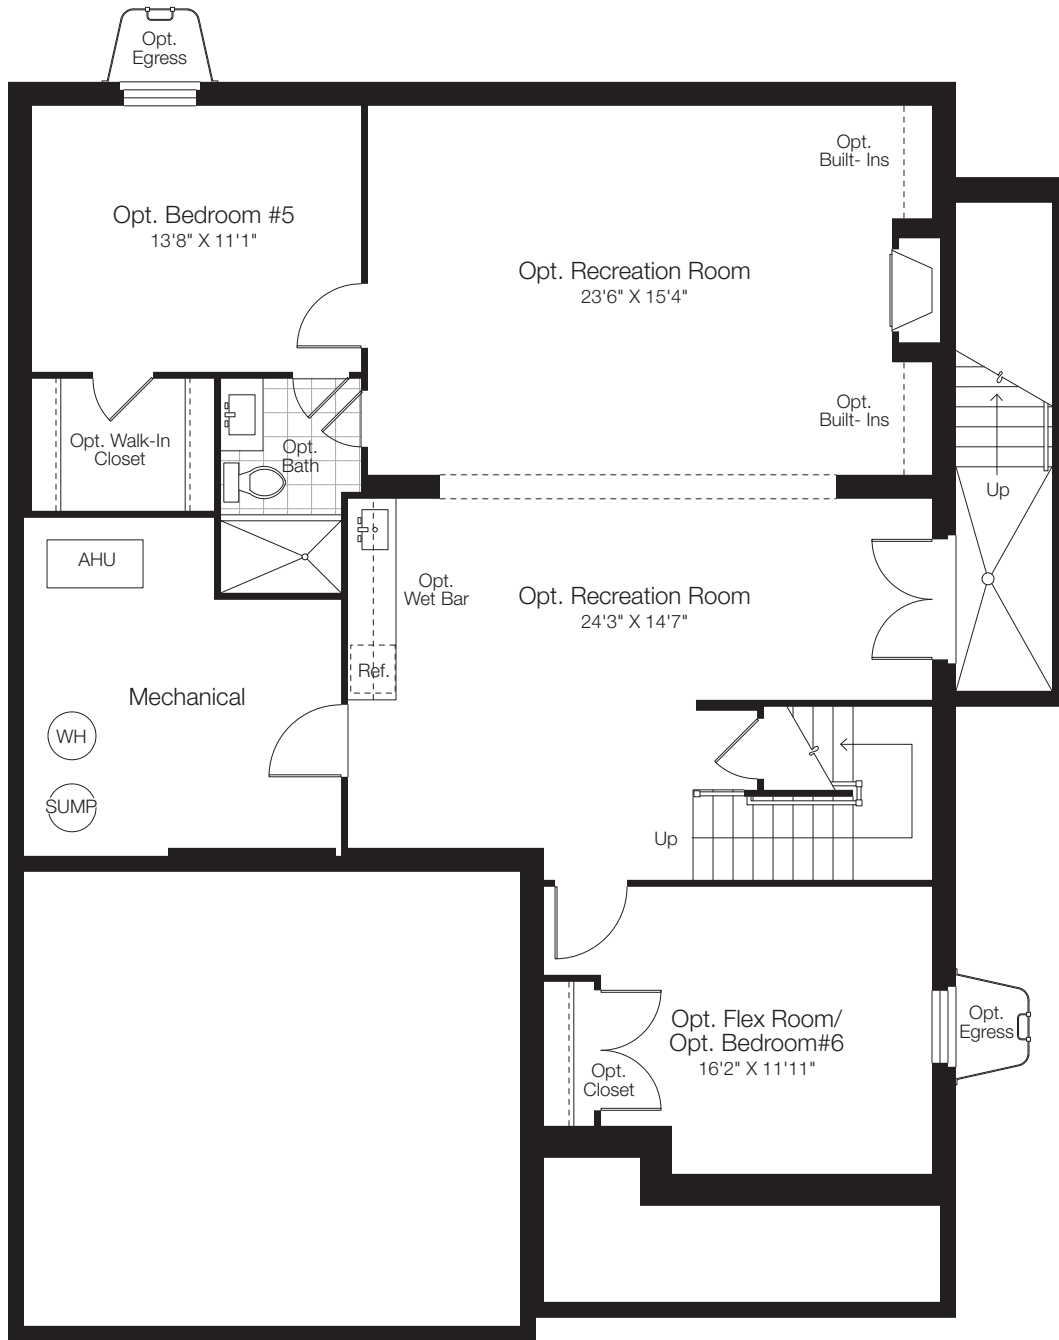

**UPPER LEVEL
ELEVATION CRAFTSMAN**

**UPPER LEVEL - OPT. 1
ELEVATION FARMHOUSE**

THE BLAIR

MAIN LEVEL - INCLUDED

BASEMENT LEVEL

CapitalCustomHomesVA.com

PHONE: 703.638.2128

All plans, renderings and images are conceptual and used for illustrative purposes only and are subject to change without notice. Builder reserves its right to change or alter its plans, specifications and materials without notice or obligation. Please consult the builder sales representative for details.