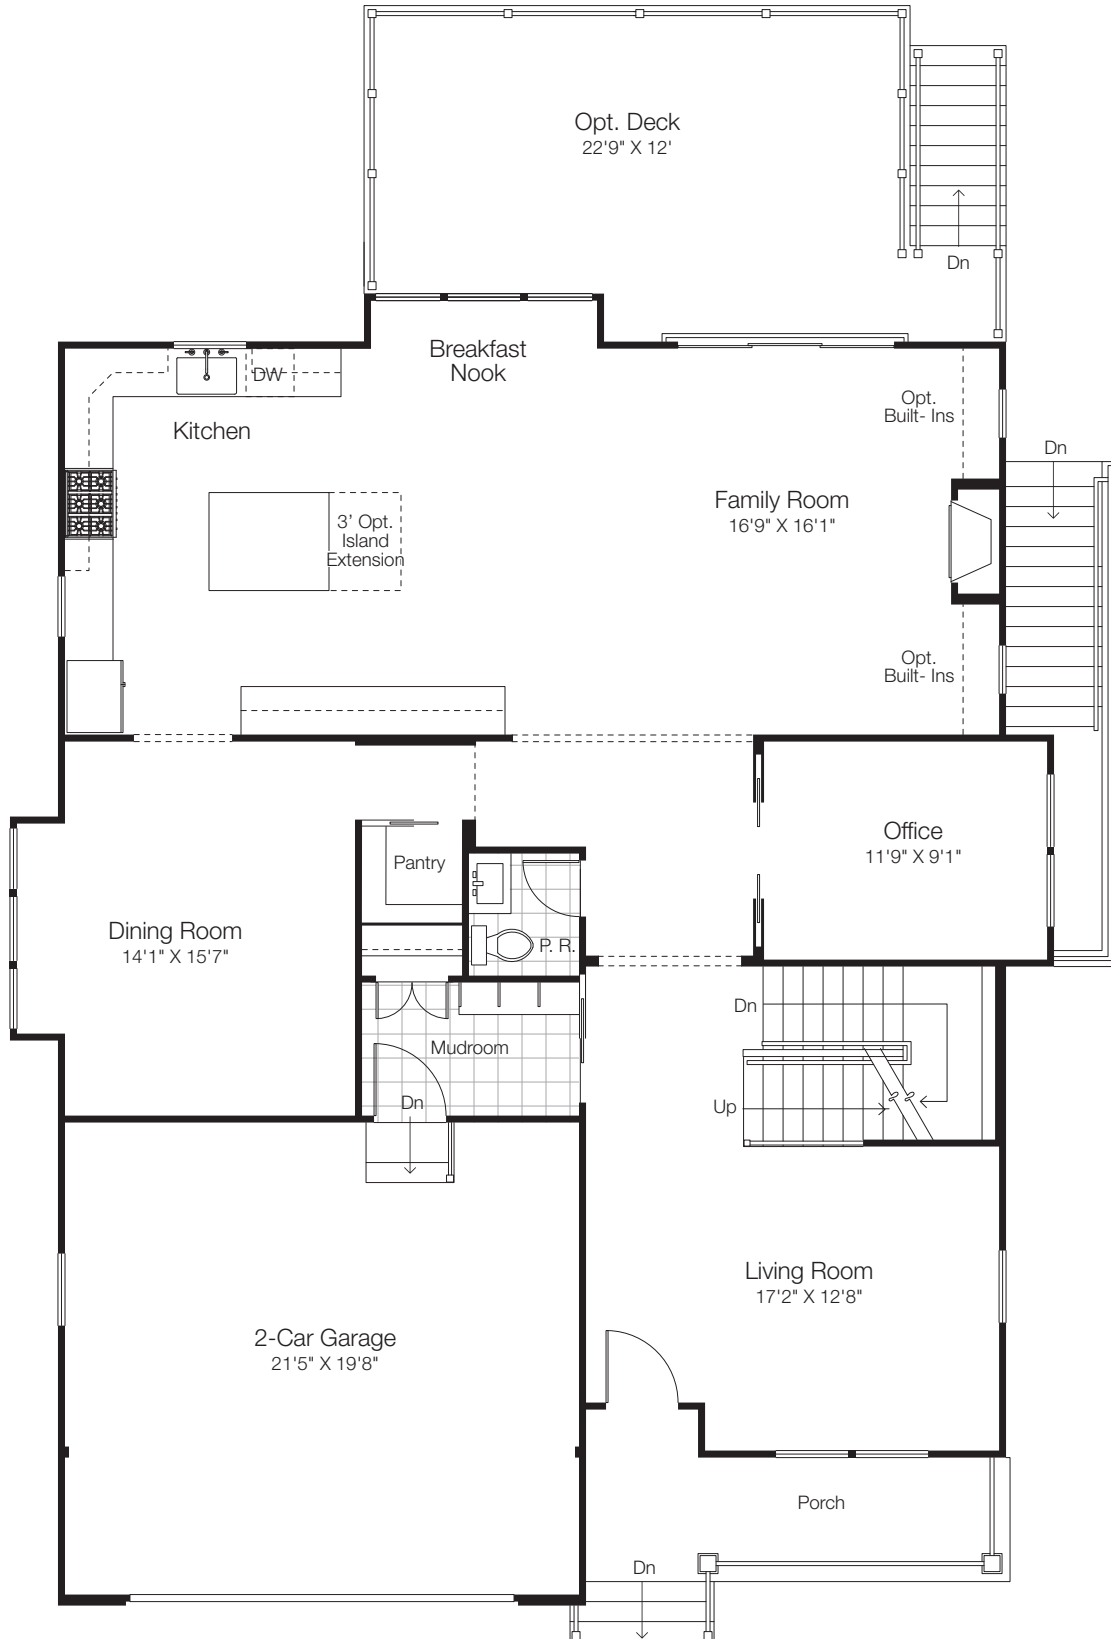

**UPPER LEVEL
ELEVATION CRAFTSMAN**

**UPPER LEVEL - OPT. 1
ELEVATION FARMHOUSE**

THE BLAIR

MAIN LEVEL - INCLUDED

BASEMENT LEVEL

CapitalCustomHomesVA.com

PHONE: 703.638.2128

All plans, renderings and images are conceptual and used for illustrative purposes only and are subject to change without notice. Builder reserves its right to change or alter its plans, specifications and materials without notice or obligation. Please consult the builder sales representative for details.